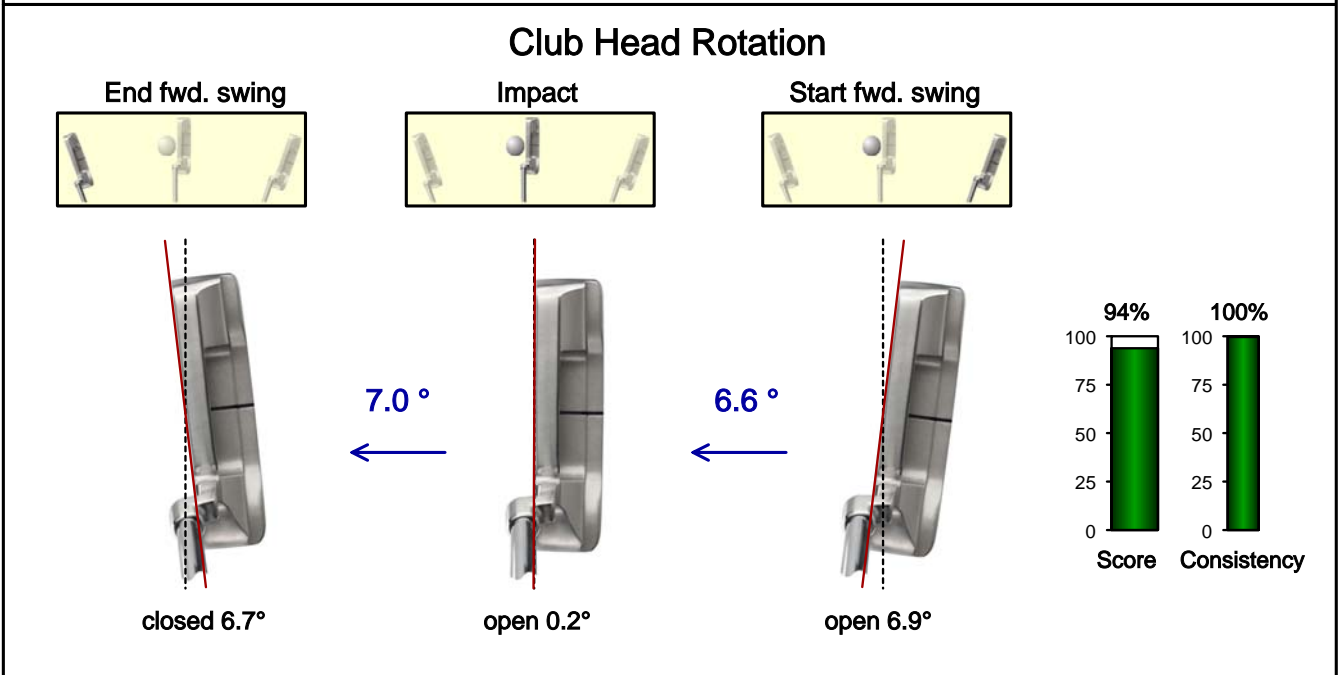

SAM PuttLab

...the reference in putt training

Project:	Examples
Player:	Mr. Belly Putter
File:	Belly putter
Date:	16.10.2006

SAM PuttLab

...the reference in putt training

Project:	Examples
Player:	Mr. Belly Putter
File:	Belly putter
Date:	16.10.2006