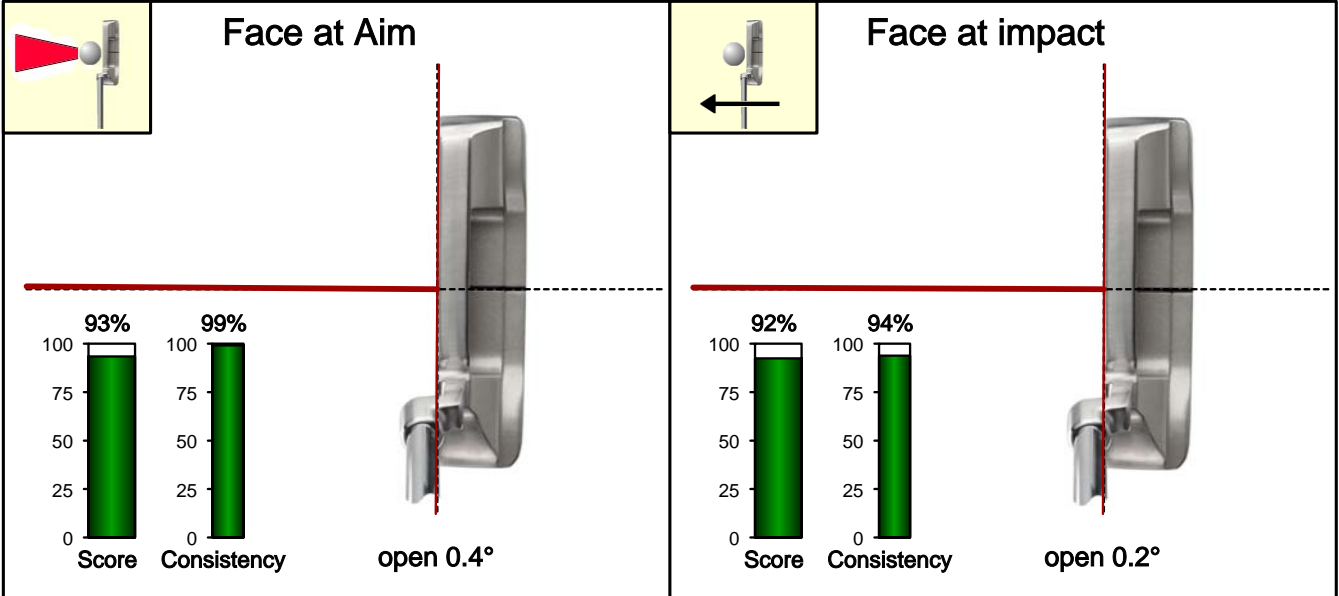

SAM PuttLab

...the reference in putt training

Project:	Examples
Player:	Mr. Belly Putter
File:	Belly putter
Date:	16.10.2006

SAM PuttLab

...the reference in putt training

Project:	Examples
Player:	Mr. Belly Putter
File:	Belly putter
Date:	16.10.2006