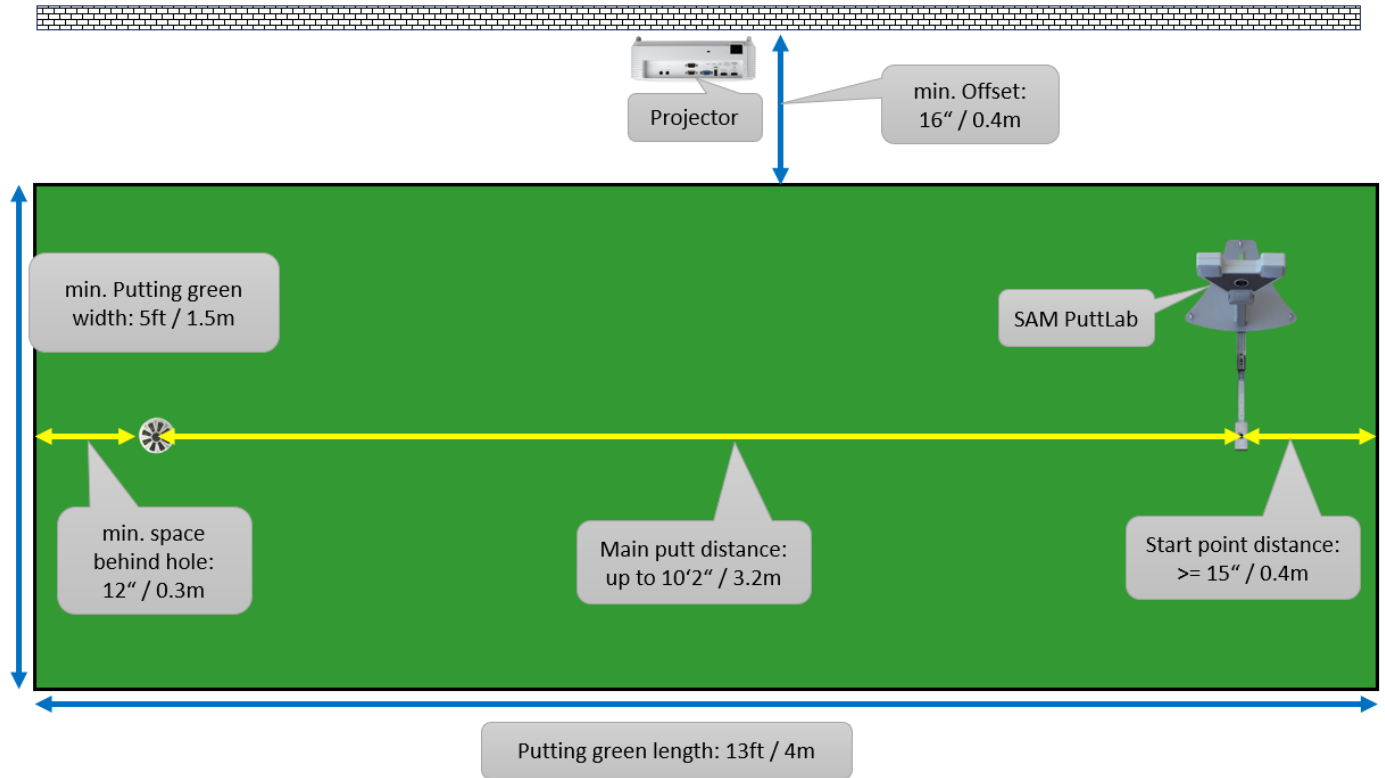

*1: this is the distance from green surface to ceiling (if surface is higher than floor)

*2: the projector is placed in center of one of the long sides of the green. On the side where the projector is placed a minimum wall distance (offset) is needed to the border of the projection area. See picture below:

Picture: View from top to show projector position with offset relative to projection area.

SAM PuttStudio - Green Size S

Length: 13ft / 4.0m

Width: 5ft to 7ft / 1.5m to 2.2m)

Room requirements:

Min. Ceiling height over green surface: 7'6" / 2.3m

Min. wall distance to one long side of the putting area (Offset): 16" / 0.4m

SAM PuttStudio - Green Size M

Length: 15ft / 4.5m

Width: 5ft to 8ft / 1.5m to 2.5m)

Room requirements:

Ceiling height over green surface: $\geq 8'6''$ / 2.6m

Min. wall distance to one long side of the putting area (Offset): 18" / 0.45m

SAM PuttStudio - Green Size L

Length: 16.5ft / 5m

Width: 6ft to 9ft / 1.8m to 2.8m)

Room requirements:

Ceiling height over green surface: $\geq 9'6"$ / 2.9m