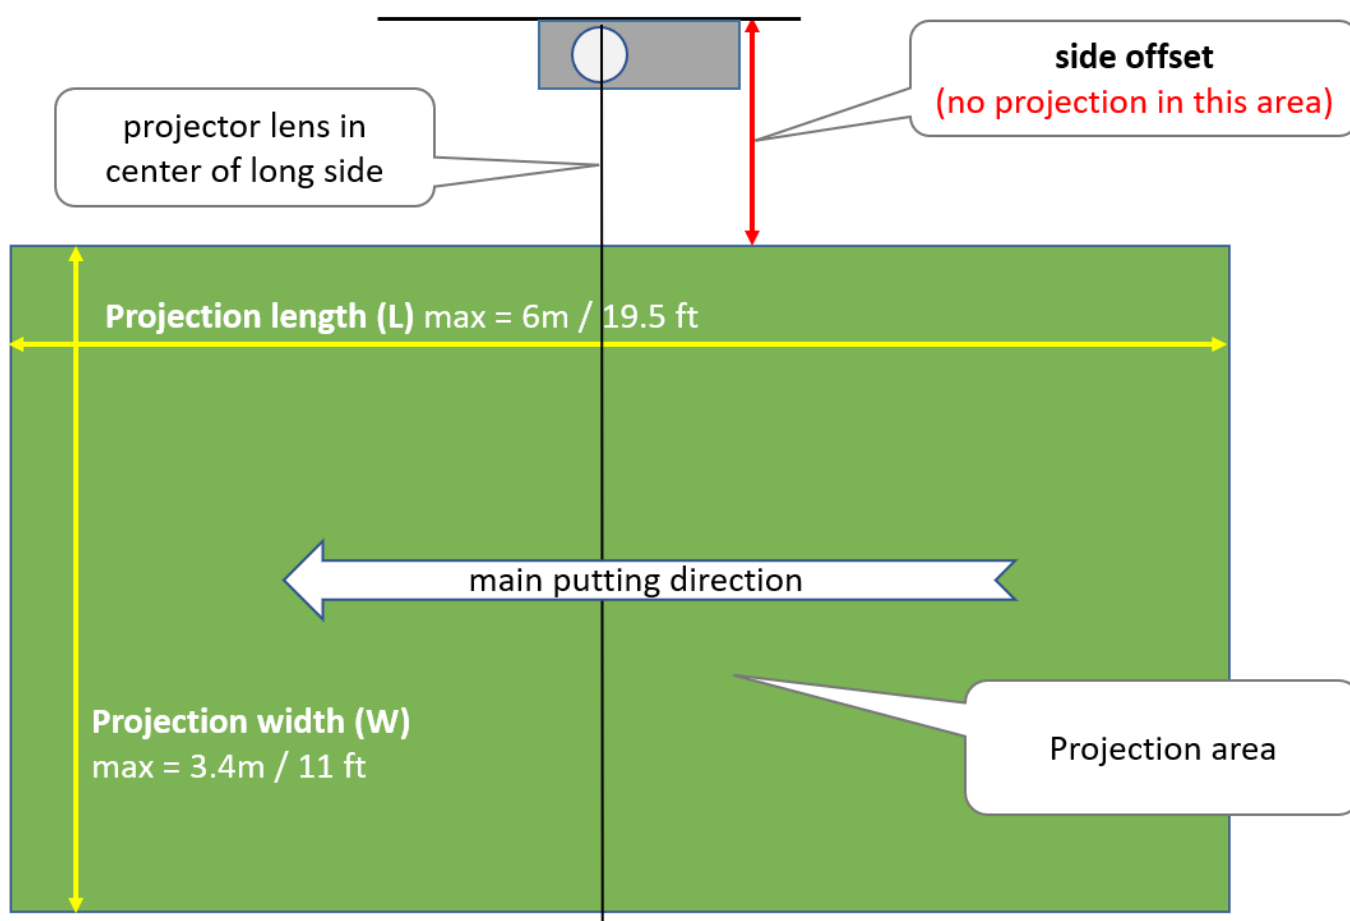

Green sizes supported by SAM Projection

(green size means area on the green/floor which is covered by projection and ball tracking)

Min. recommended size (LxW): 13ft x 5ft (4m x 1.5m)

Max. supported size (LxW): 19.5ft x 10ft (6m x 3m)

Overview of popular sizes and according requirements:

Size	Length (projection area)	Width (projection area)	Min. ceiling distance (*1)	Min. wall distance / offset (*2)
S	13ft / 4m	up to 7ft / 2.2m	7.7ft / 2.4m	16in / 0.4m
M	15ft / 4.5m	up to 8ft / 2.5m	8.5ft / 2.6m	18in / 0.45m
L	16.5ft / 5m	up to 9ft / 2.8m	9.5ft / 2.9m	20in / 0.5m
XL	19.5ft / 6m	up to 11ft / 3.3m	11ft / 3.4m	24in / 0.6m

*1: this is the distance from green surface to ceiling (if surface is higher than floor)

*2: the projector is placed in center of one of the long sides of the green. On the side where the projector is placed a minimum wall distance (offset) is needed to the border of the projection area. See picture below:

Picture: View from top to show projector position with offset relative to projection area.

SAM PuttStudio - Green Size S

Length: 13ft / 4.0m

Width: 5ft to 7ft / 1.5m to 2.2m)

Room requirements:

Min. Ceiling height over green surface: 7'6" / 2.3m