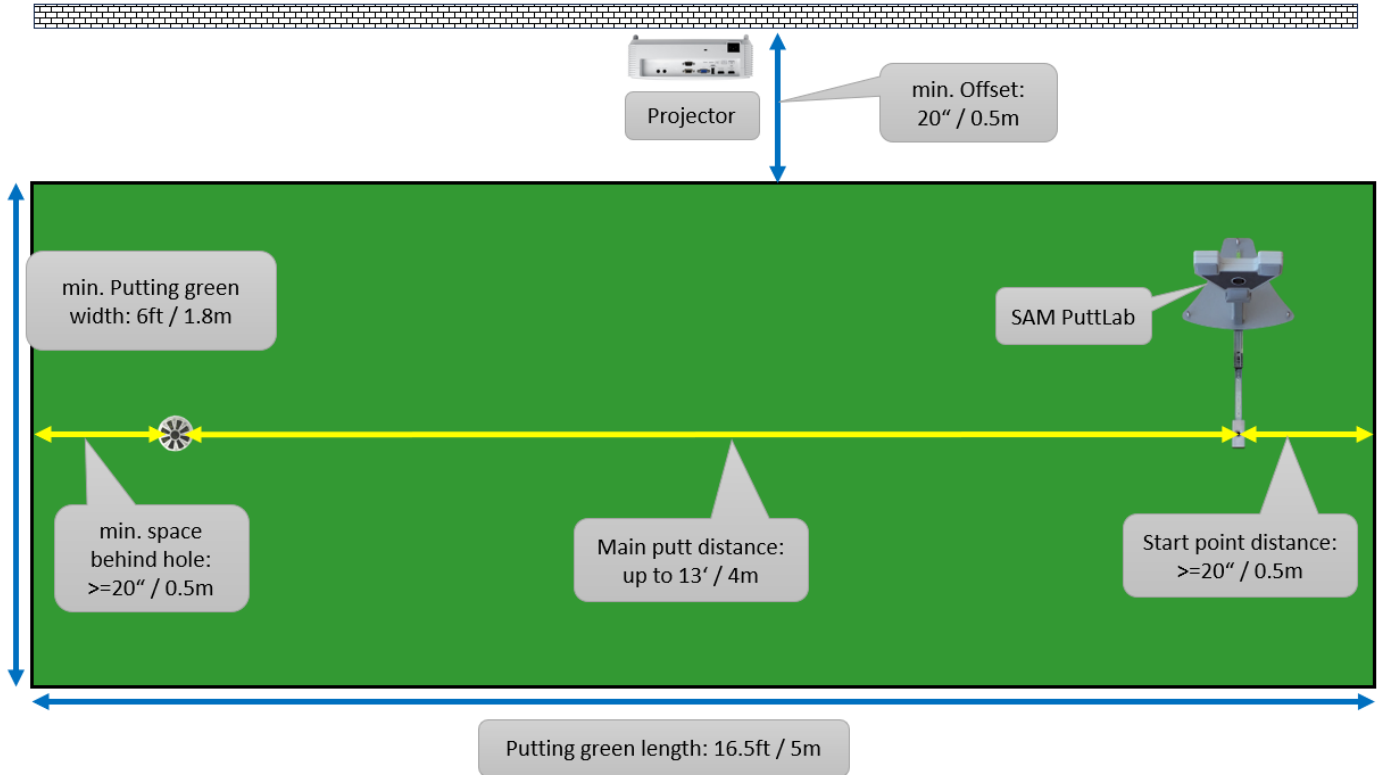

Min. wall distance to one long side of the putting area (Offset): 16" / 0.4m

SAM PuttStudio - Green Size M

Length: 15ft / 4.5m

Width: 5ft to 8ft / 1.5m to 2.5m)

Room requirements:

Ceiling height over green surface: $\geq 8'6''$ / 2.6m

Min. wall distance to one long side of the putting area (Offset): 18" / 0.45m

SAM PuttStudio - Green Size L

Length: 16.5ft / 5m

Width: 6ft to 9ft / 1.8m to 2.8m)

Room requirements:

Ceiling height over green surface: $\geq 9'6"$ / 2.9m

Min. wall distance to one long side of the putting area (Offset): $20"$ / 0.5m

SAM PuttStudio - Green Size XL

Length: 19.5ft / 6m

Width: 6.5ft to 11ft / 2m to 3.3m

Room requirements:

Ceiling height over green surface: $\geq 11'$ / 3.3m

Min. wall distance to one long side of the putting area (Offset): 24" / 0.6m