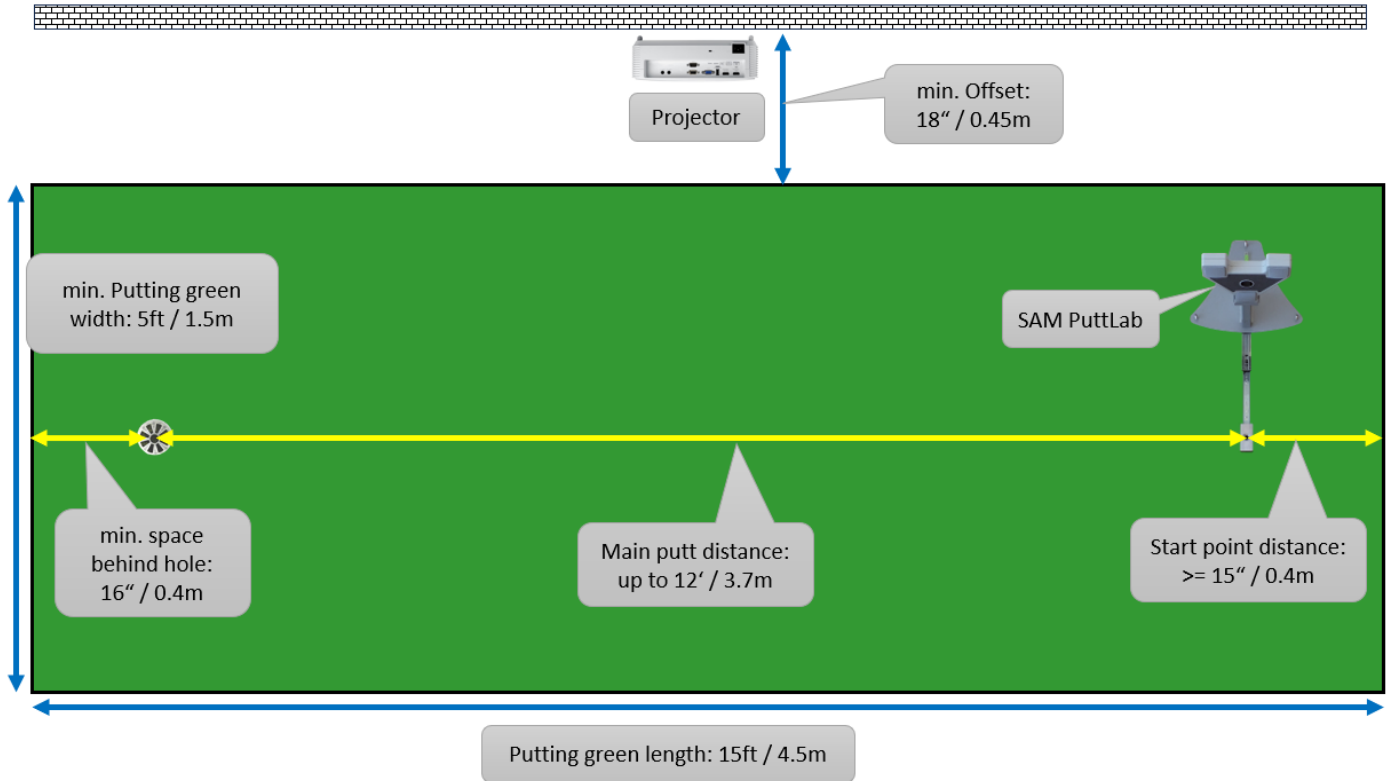

*1: this is the distance from green surface to ceiling (if surface is higher than floor)

*2: the projector is placed in center of one of the long sides of the green. On the side where the projector is placed a minimum wall distance (offset) is needed to the border of the projection area. See picture below:

Min. wall distance to one long side of the putting area (Offset): 16" / 0.4m

SAM PuttStudio - Green Size M

Length: 15ft / 4.5m

Width: 5ft to 8ft / 1.5m to 2.5m)

Room requirements:

Ceiling height over green surface: $\geq 8'6''$ / 2.6m

Min. wall distance to one long side of the putting area (Offset): 18" / 0.45m

SAM PuttStudio - Green Size L

Length: 16.5ft / 5m

Width: 6ft to 9ft / 1.8m to 2.8m)

Room requirements:

Ceiling height over green surface: $\geq 9'6"$ / 2.9m

Min. wall distance to one long side of the putting area (Offset): $20"$ / 0.5m

SAM PuttStudio - Green Size XL

Length: 19.5ft / 6m

Width: 6.5ft to 11ft / 2m to 3.3m

Room requirements:

Ceiling height over green surface: $\geq 11'$ / 3.3m