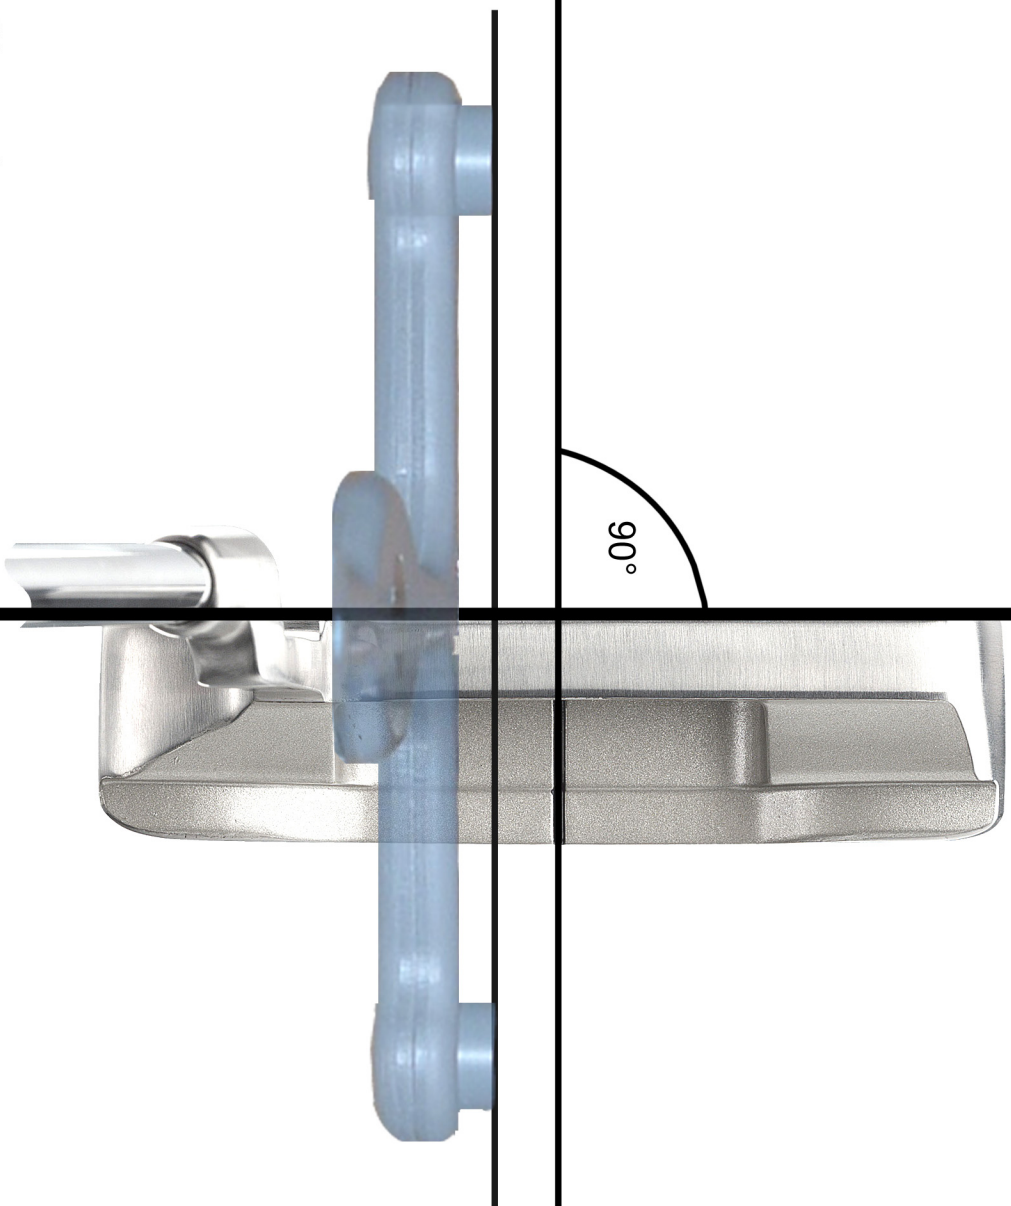

Science & Motion Sports

25 cm
10 inches

Triplet Angle
Calibration

90°

Triplet Height Calibration

25 cm
10 inches