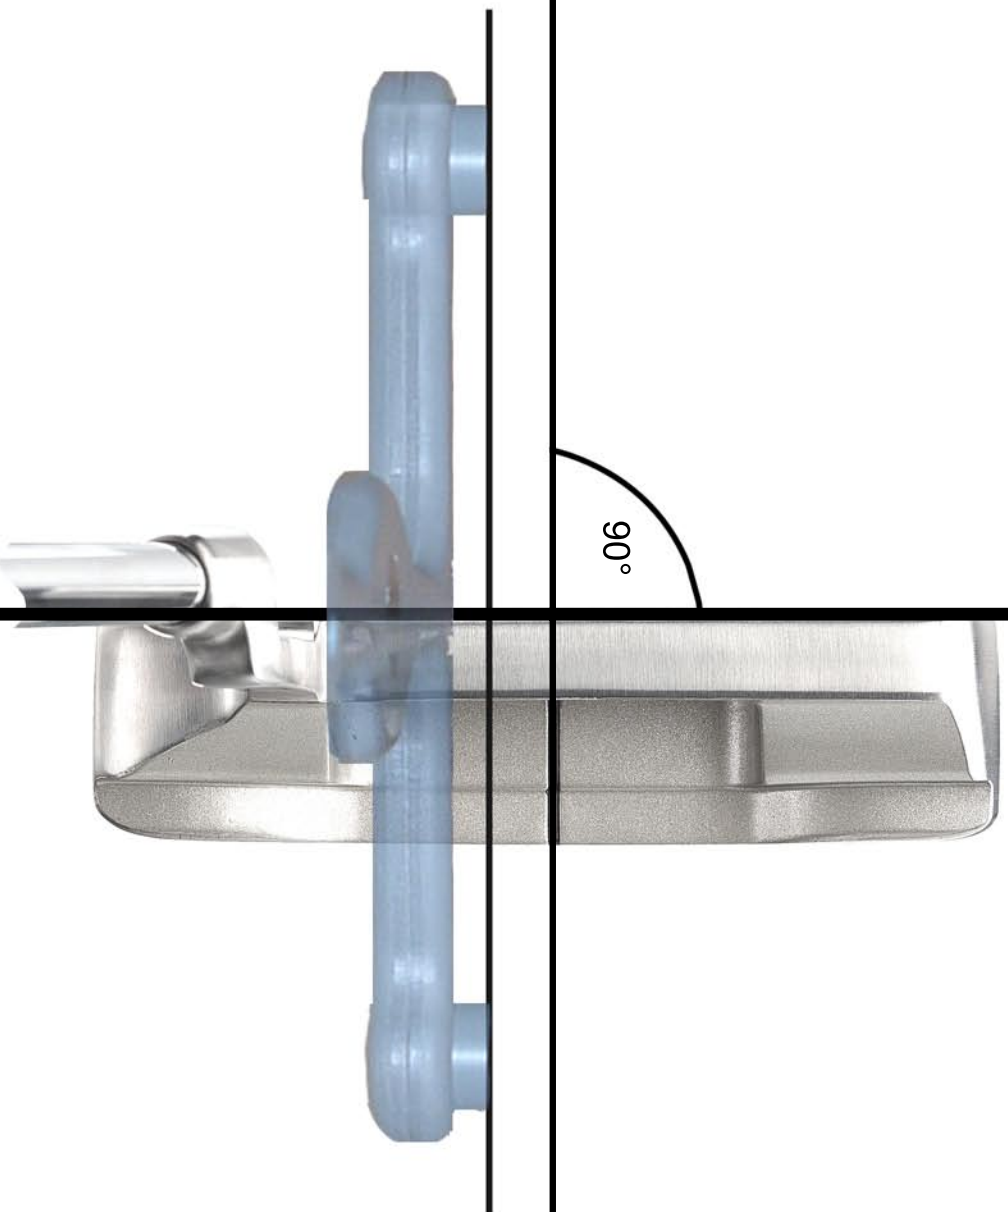

Triplet Angle
Calibration

Triplet Height Calibration

25 cm
10 inches

25 cm
10 inches