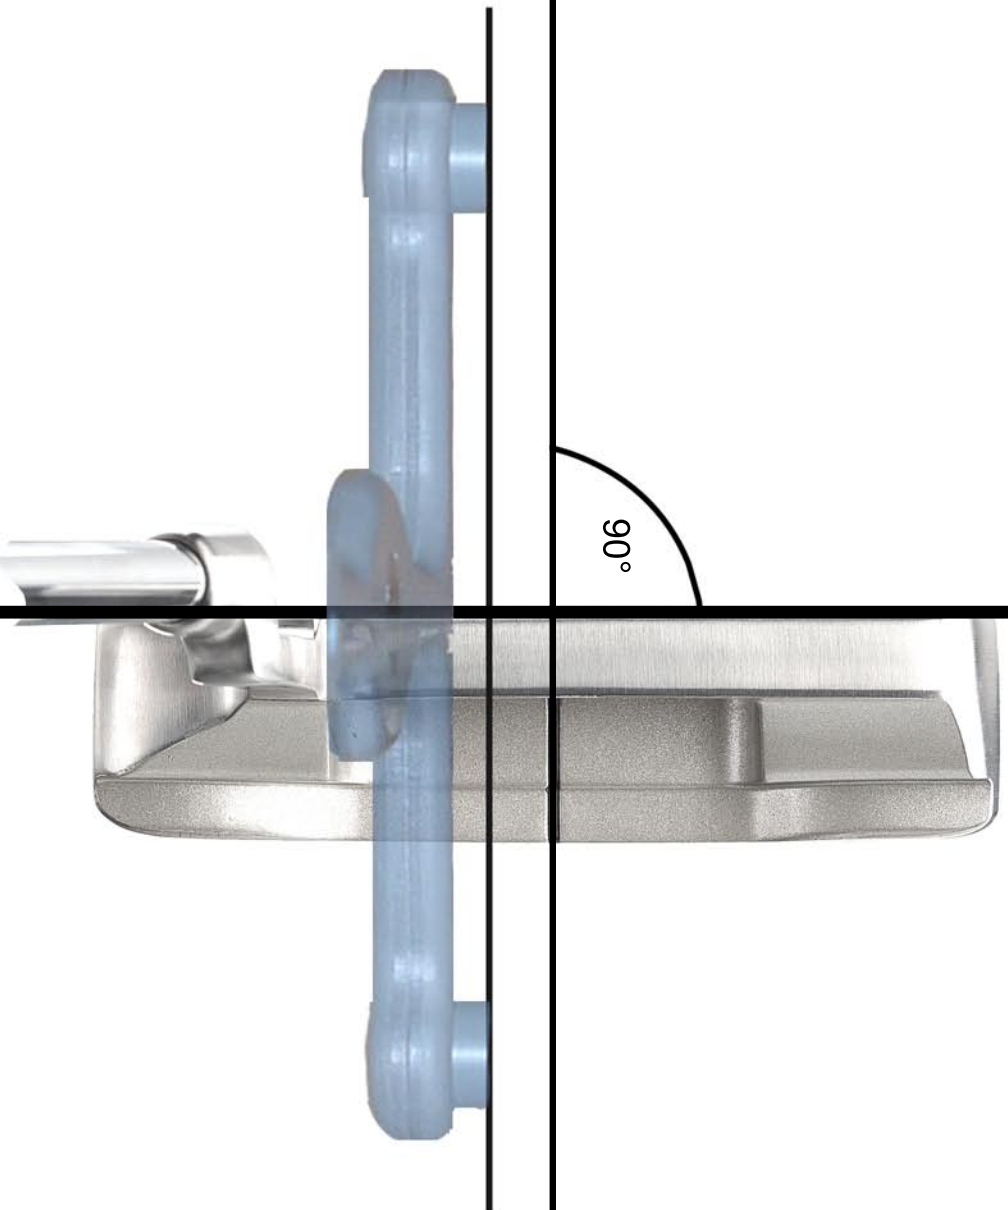

Triplet Angle
Calibration

Triplet Height Calibration

25 cm
10 inches

25 cm
10 inches